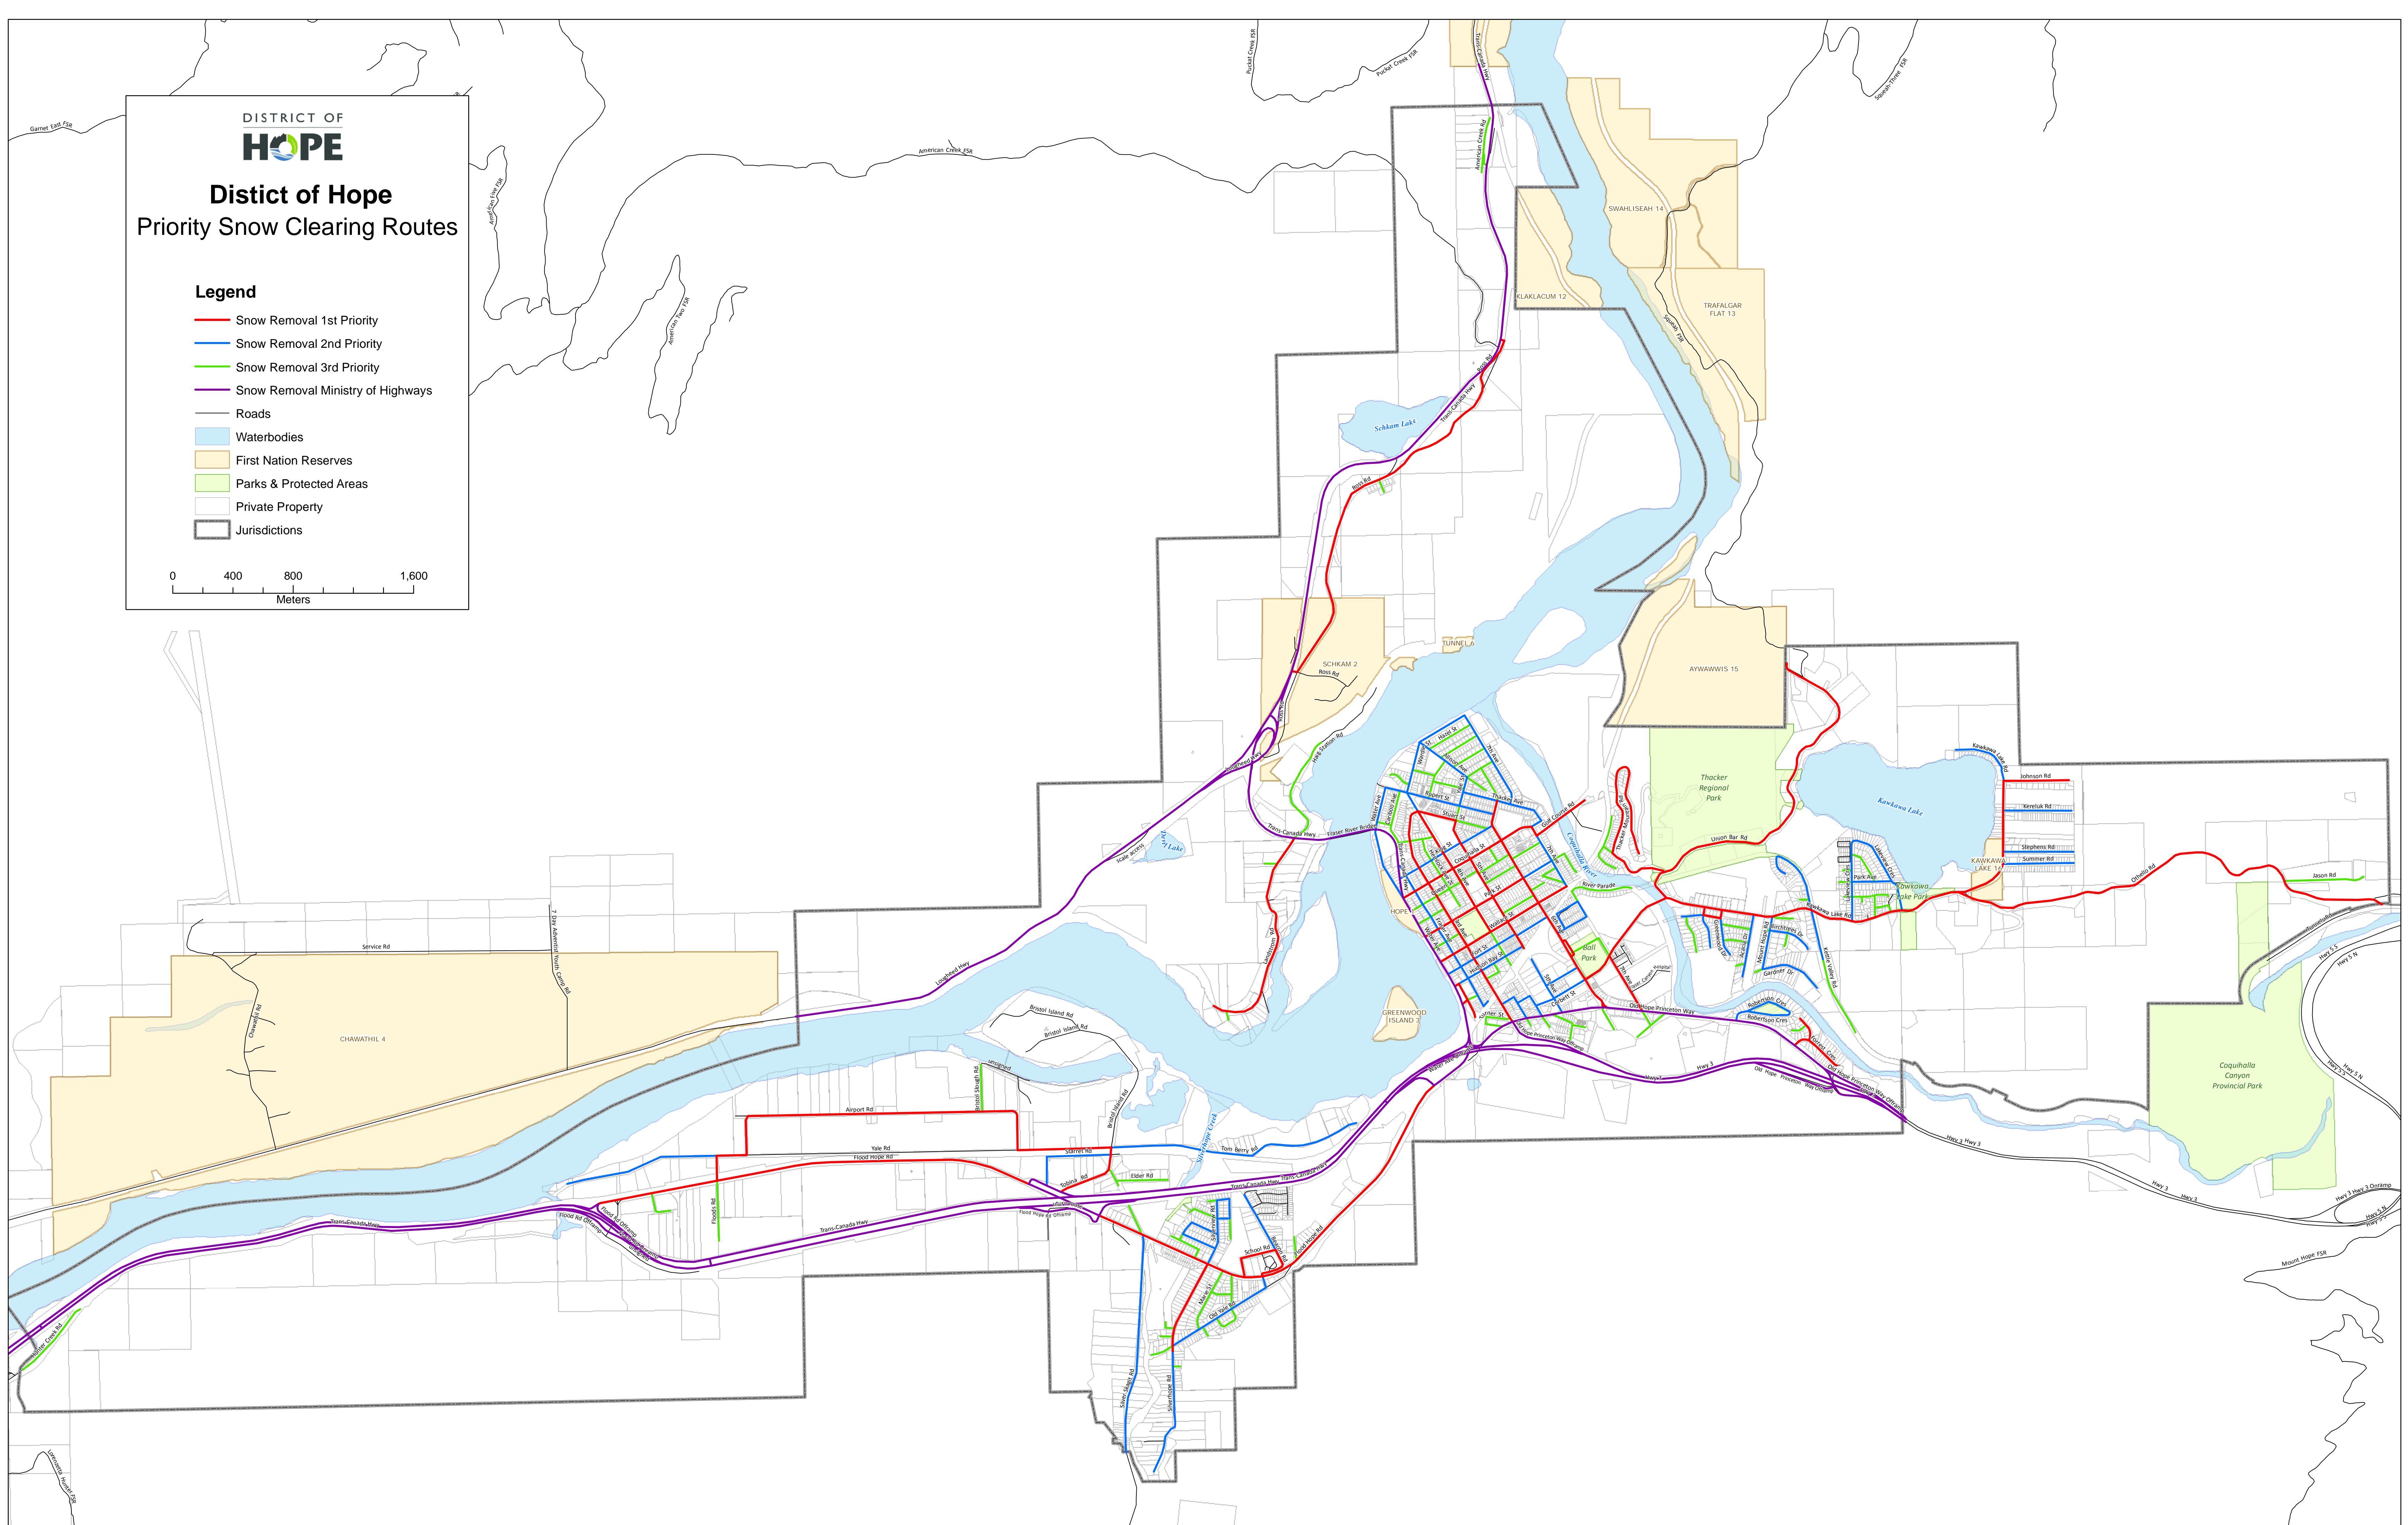

DISTRICT OF  
**HOPE**

### Distict of Hope Priority Snow Clearing Routes

**Legend**

- Snow Removal 1st Priority
- Snow Removal 2nd Priority
- Snow Removal 3rd Priority
- Snow Removal Ministry of Highways
- Roads
- Waterbodies
- First Nation Reserves
- Parks & Protected Areas
- Private Property
- Jurisdictions

0 400 800 1,600  
Meters

### Distict of Hope Sidewalk Snow Clearing Routes

**Legend**

- Brick Paver Sidewalk
- Asphalt Sidewalk
- Concrete Sidewalk
- Bridge
- Roads
- Waterbodies
- First Nation Reserves
- Parks & Protected Areas
- Private Property
- Jurisdictions